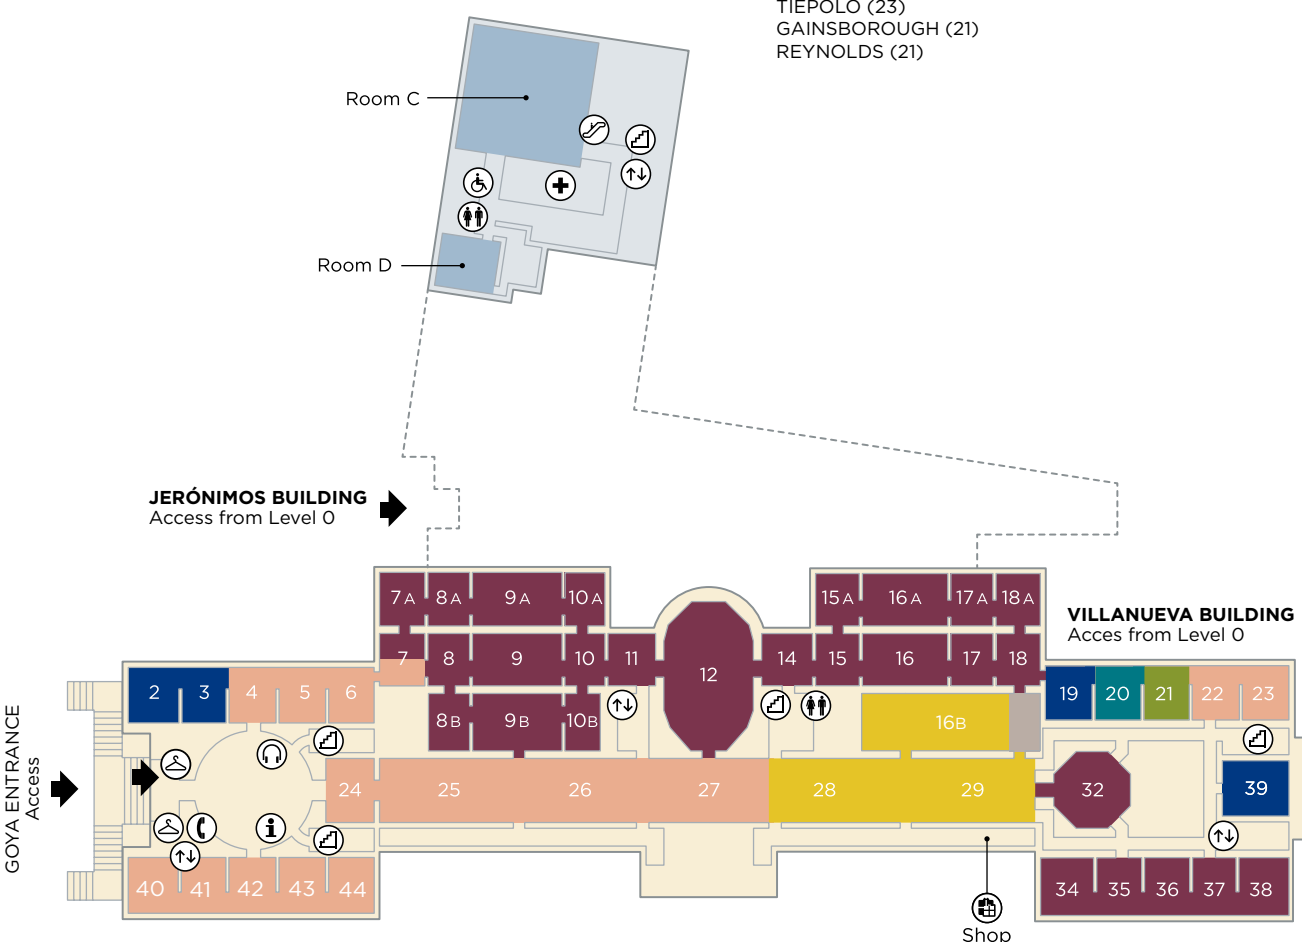

VILLANUEVA BUILDING
PAINTINGS 1550 – 1810

- GRECO (8B-10B)
- TIZIANO (25-27, 40-42)
- TINTORETTO (25-26, 40, 43)
- CARAVAGGIO (6)
- POUSSIN (3)
- RUBENS (16B, 28-29)
- REMBRANDT (16B)
- VELÁZQUEZ (9A, 10-15)
- RIBERA (7-10)
- MURILLO (16-17)
- GOYA (32, 34-38)
- MENGES (20)
- TIEPOLO (23)
- GAINSBOROUGH (21)
- REYNOLDS (21)