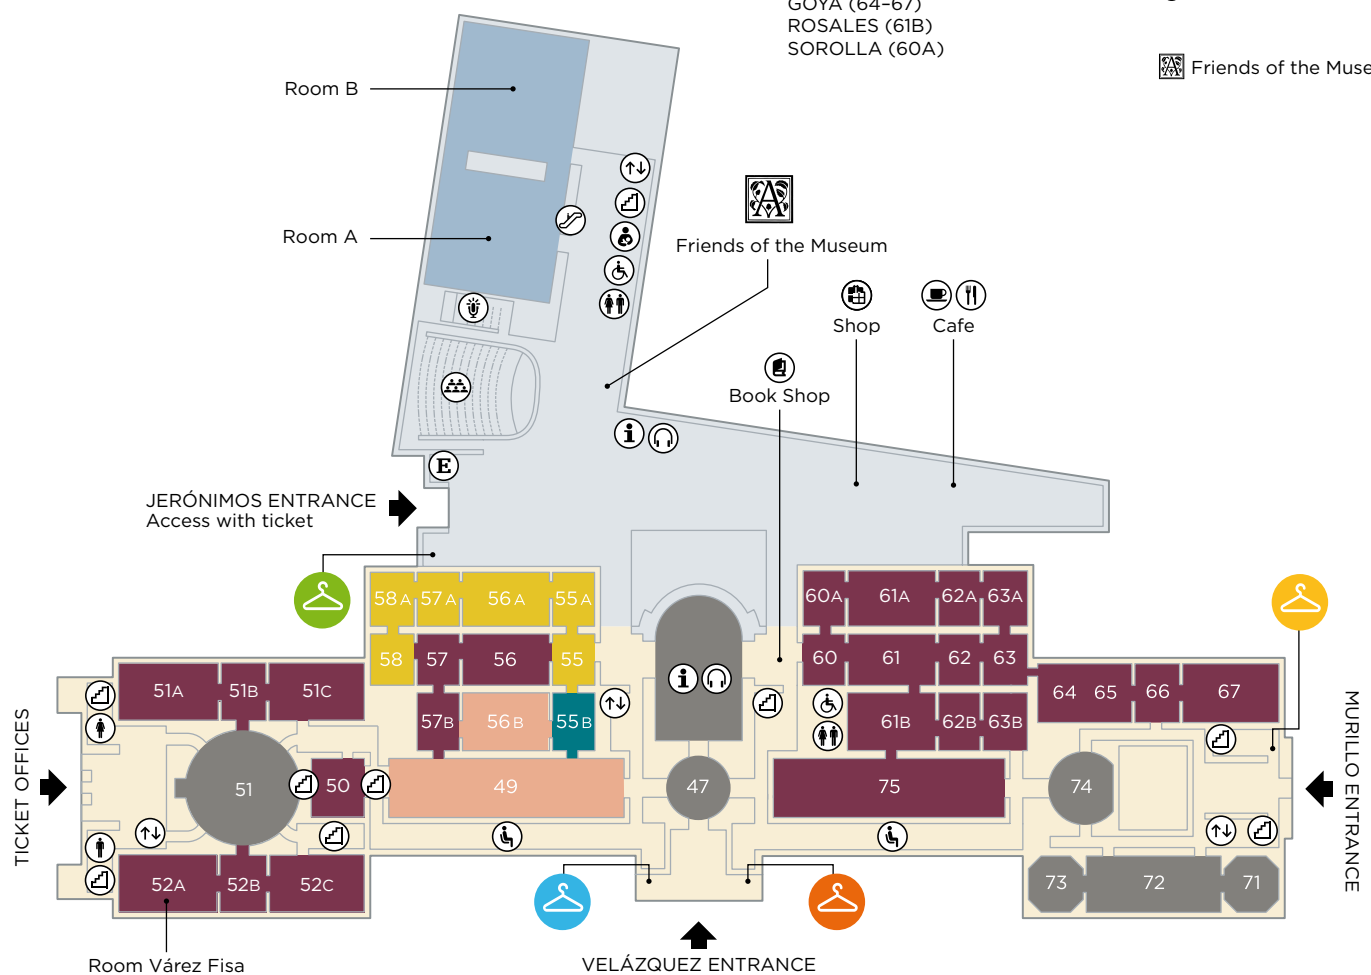

0

- Spanish Painting 1100 – 1910
- German Painting 1450 – 1550
- Sculpture
- Flemish Painting 1430 – 1570
- Italian Painting 1300 – 1600
- Temporary Exhibitions

JERÓNIMOS BUILDING
TEMPORARY EXHIBITIONS (A-B)

- Lectures Room
- Auditorium
- Prado Cafe
- Prado Shop

VILLANUEVA BUILDING
PAINTINGS 1100 – 1910 AND
SCULPTURE

- ROMANESQUE CHAPELS (51C)
- BERRUGUETE (57B)
- VAN DER WEYDEN (58)
- BOSCH (56A)
- DÜRER (55B)
- RAPHAEL (49)
- GOYA (64-67)
- ROSALES (61B)
- SOROLLA (60A)

- Information
- Cloakroom
- Audio Guide
- Auditorium
- Lectures Room
- Education
- Lift
- Escalator
- Stairs
- Toilets
- Adapted Toilets
- Rest Area
- Breastfeeding room
- Prado Cafe
- Restaurant
- Prado Shop
- Book Shop

Friends of the Museum